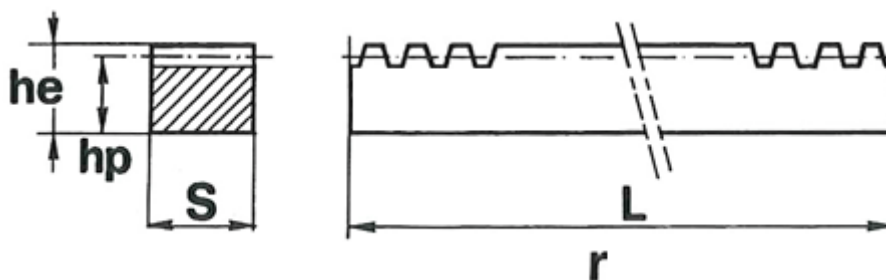

Data Sheet

Article number: 6165050202000
Description: Rack Module 2 20x20
length 2000 mm

Measures

Actual length	= 2004.34
hp	= 18
Module	= 2
No. of teeth	= 319
Nominal length	= 2000
Pitch	= 6.2832
Profile Sxhe	= 20x20